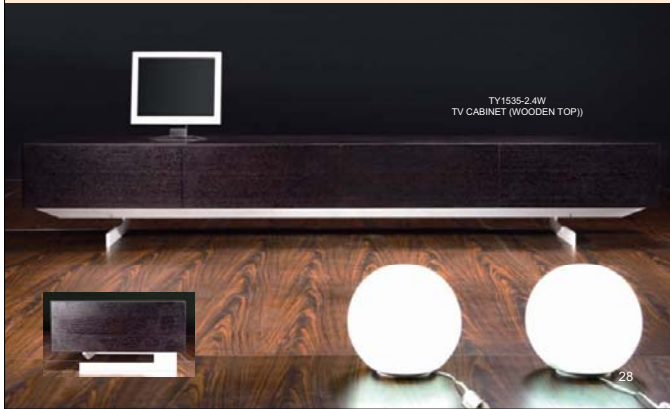

TY1615-G
TV CABINET (GLASS TOP)

26

WOOD-WENGE COLLECTION 2008

2829 Bird Ave Suite 5-138 Miami, Florida 33133 - Tel: 305-857-9004
info@ltes-design.com

TY1659-W
TV CABINET (WOODEN TOP)

27

WOOD-WENGE COLLECTION 2008