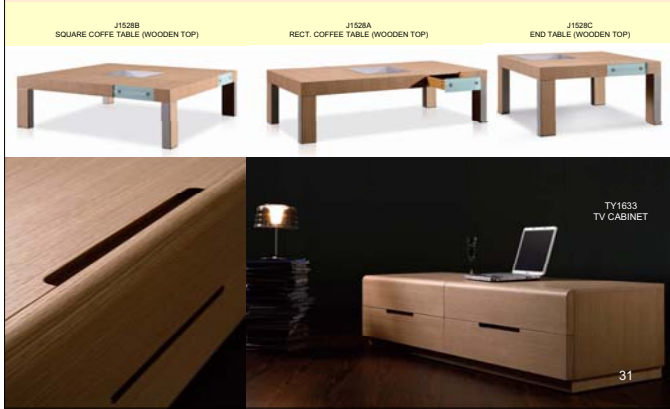

TY1615-G
TV CABINET (GLASS TOP)

26

WOOD-WENGE COLLECTION 2008

2829 Bird Ave Suite 5-138 Miami, Florida 33133 - Tel: 305-857-9004
info@ltes-design.com

TY1659-W
TV CABINET (WOODEN TOP)

27

WOOD-WENGE COLLECTION 2008